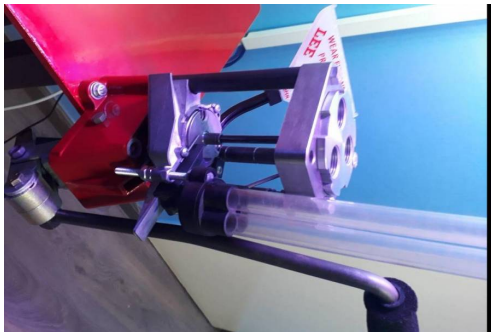

**LEE PRO 1000, LEE PRO 1000 PROGRESSIVE PRESS (9MM)****Seller Info**

Name: Moses Klassen  
Company: Moses  
Name:  
First Name: Moses  
Last Name: Klassen  
Country: South Africa  
ZIP code: 011  
Address: 50 Davids Street, Eldorado  
Park, Ext 9  
Phone: +082 (740) 974-4

**Listing details**

Title: LEE PRO 1000

Price: R 3,500.00

Make: LEE

Model: PRO 1000

Condition: Used

Description: LEE PRO 1000 PROGRESSIVE PRESS (9MM)

Business or Customer Name: Moses